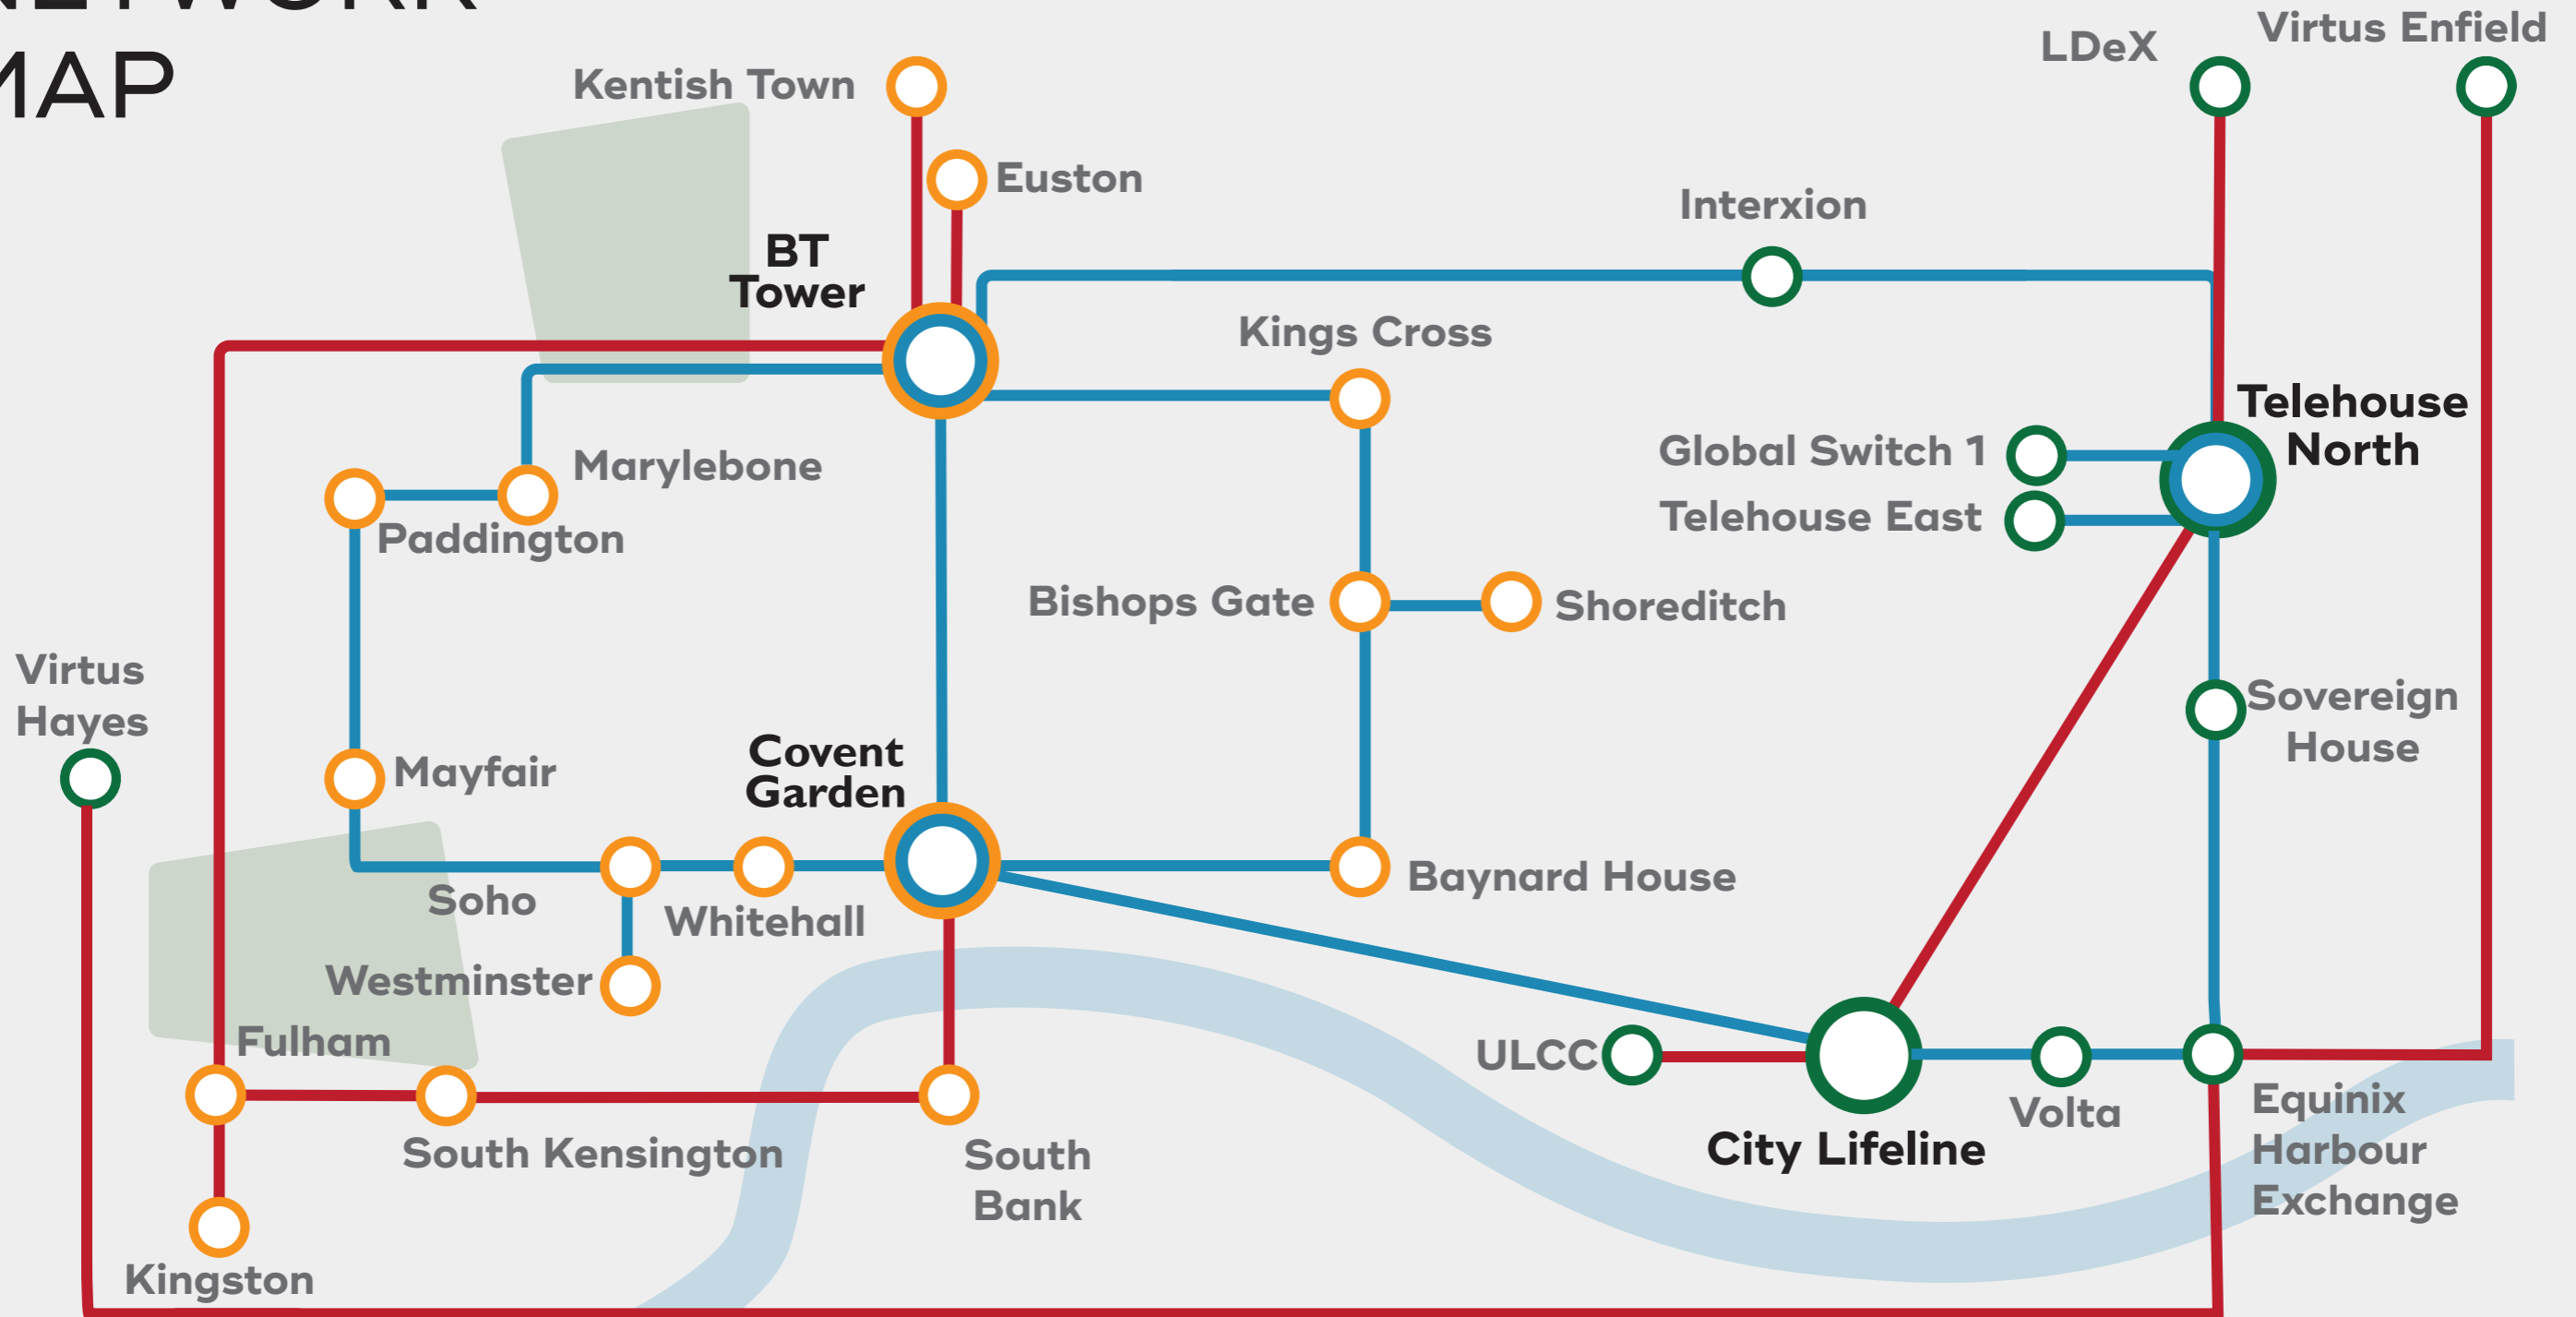

NETWORK MAP

○ Data Centre ○ Metro PoP — 10g/WDM — Dark Fibre